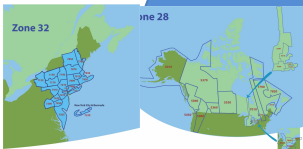

Club Member

Over 1.2 Million Members

Rotary Club of Fairbanks

Our club is one of 38 in Alaska and 34,000 around the world. All the clubs have officers, directors and committees. Each year the President of our club chooses community and international projects. Each club in Rotary is very unique.

District 5010 Alaska

There are well over 500 Districts in the Rotary World. Districts are comprised of Rotary Clubs in a defined area. The District Governor is the direct link to Rotary International.

Zone 28 - 32