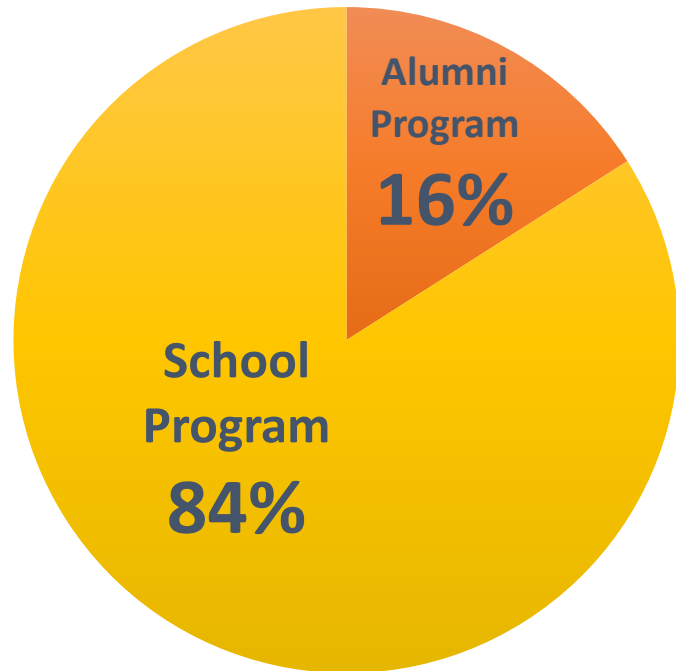

- Graduated from Cholla High School in 2021

YOUTH ON THEIR OWN

Supporting teens experiencing homelessness in Pima County

YOUTH ON THEIR OWN™

WHO ARE YOTO YOUTH?

Ages: 12-26

Average age: 18

Most common reasons for homelessness: